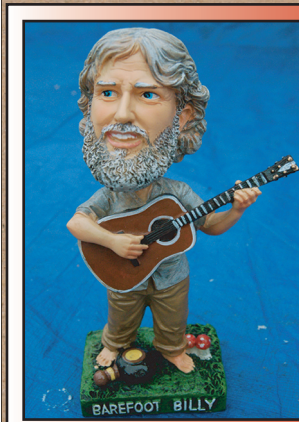

07-24-10 THE STRING CHEESE INCIDENT RED ROCKS

07-24-10

RED ROCKS

DISC ONE

1. SET ONE
   01 RESTLESS WIND 7:50
   02 MOUNA BOWA 7:32
   03 RHYTHM OF THE ROAD 8:50
   04 INDIAN CREEK 6:56
   05 SWEET MELINDA 11:46
   06 MLT 9:12
   07 JELLYFISH > 11:44
   08 BLACK CLOUDS 10:07

DISC TWO

1. SET TWO
   01 DESERT DAWN > 9:41
   02 SYNCHRONICITY I > 7:11
   03 BUMPIN' REEL 12:06
   04 WAY THAT IT GOES 7:14
   05 BIRDLAND > 3:03
   06 FLYING HOME JAM > 3:28
   07 BLACKBERRY BLOSSOM > 1:18
   08 FLYING HOME JAM > 1:54
   09 BIRDLAND 2:42

DISC THREE

1. 01 WAY BACK HOME > 8:13
   02 JOHNNY CASH > 2:57
   03 HAVA NAGILA > 1:57
   04 JOHNNY CASH > 1:37
   05 ROLLOVER 14:23
   ENCORE 1
   06 CHATTER 1:17
   07 HOW MOUNTAIN GIRLS CAN LOVE 2:37
   08 TEXAS 18:57
   ENCORE 2
   09 GROUP HOOT 2:15
   10 THE MIGHTY QUINN (QUINN THE ESKIMO) 6:26

WWW.STRINGCHEESEINCIDENT.COM
WWW.LIVECHEESE.COM

Thanks to Red Rocks Amphitheatre and the City & County of Denver.
www.redrocksonline.com

07-24-10 THE STRING CHEESE INCIDENT RED ROCKS

07-24-10 THE STRING CHEESE INCIDENT RED ROCKS

07-24-10

RED ROCKS

DISC ONE

1. SET ONE
   01 RESTLESS WIND 7:50
   02 MOUNA BOWA 7:32
   03 RHYTHM OF THE ROAD 8:50
   04 INDIAN CREEK 6:56
   05 SWEET MELINDA 11:46
   06 MLT 9:12
   07 JELLYFISH > 11:44
   08 BLACK CLOUDS 10:07

DISC TWO

1. SET TWO
   01 DESERT DAWN > 9:41
   02 SYNCHRONICITY I > 7:11
   03 BUMPIN' REEL 12:06
   04 WAY THAT IT GOES 7:14
   05 BIRDLAND > 3:03
   06 FLYING HOME JAM > 3:28
   07 BLACKBERRY BLOSSOM > 1:18
   08 FLYING HOME JAM > 1:54
   09 BIRDLAND 2:42

DISC THREE

1. 01 WAY BACK HOME > 8:13
   02 JOHNNY CASH > 2:57
   03 HAVA NAGILA > 1:57
   04 JOHNNY CASH > 1:37
   05 ROLLOVER 14:23
   ENCORE 1
   06 CHATTER 1:17
   07 HOW MOUNTAIN GIRLS CAN LOVE 2:37
   08 TEXAS 18:57
   ENCORE 2
   09 GROUP HOOT 2:15
   10 THE MIGHTY QUINN (QUINN THE ESKIMO) 6:26

WWW.STRINGCHEESEINCIDENT.COM
WWW.LIVECHEESE.COM

Thanks to Red Rocks Amphitheatre and the City & County of Denver.
www.redrocksonline.com