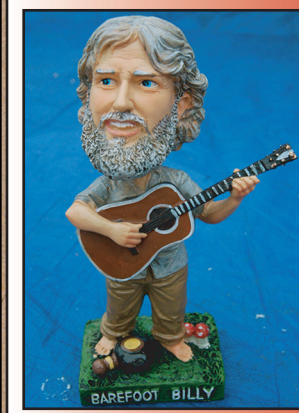

07-24-10 THE STRING CHEESE INCIDENT RED ROCKS