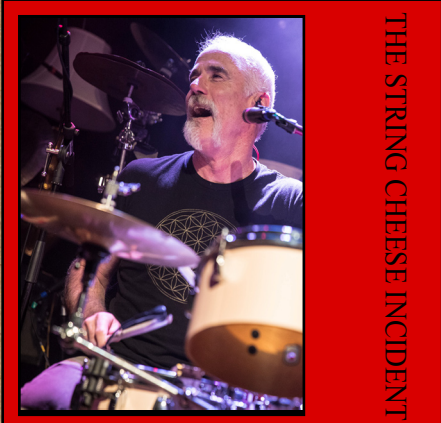

03.18.17 THE STRING CHEESE INCIDENT CRYSTAL BAY, NV